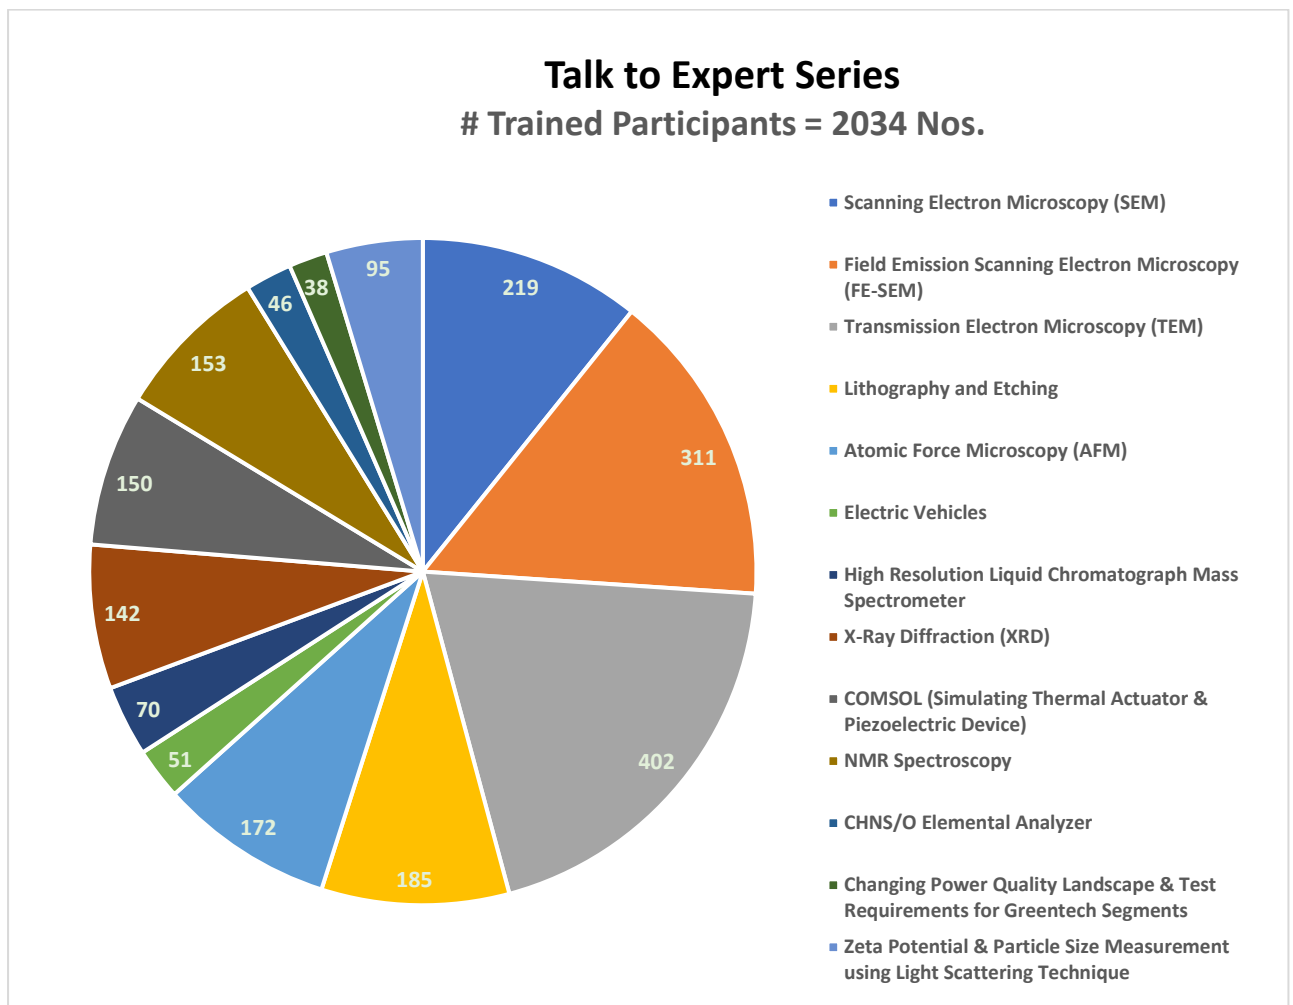

Personnel trained on Various Equipment/Software: Online Mode

The learning materials (recorded videos) are uploaded on I-STEM portal for the needy researchers.

<https://www.istem.gov.in/latest-info/videos>