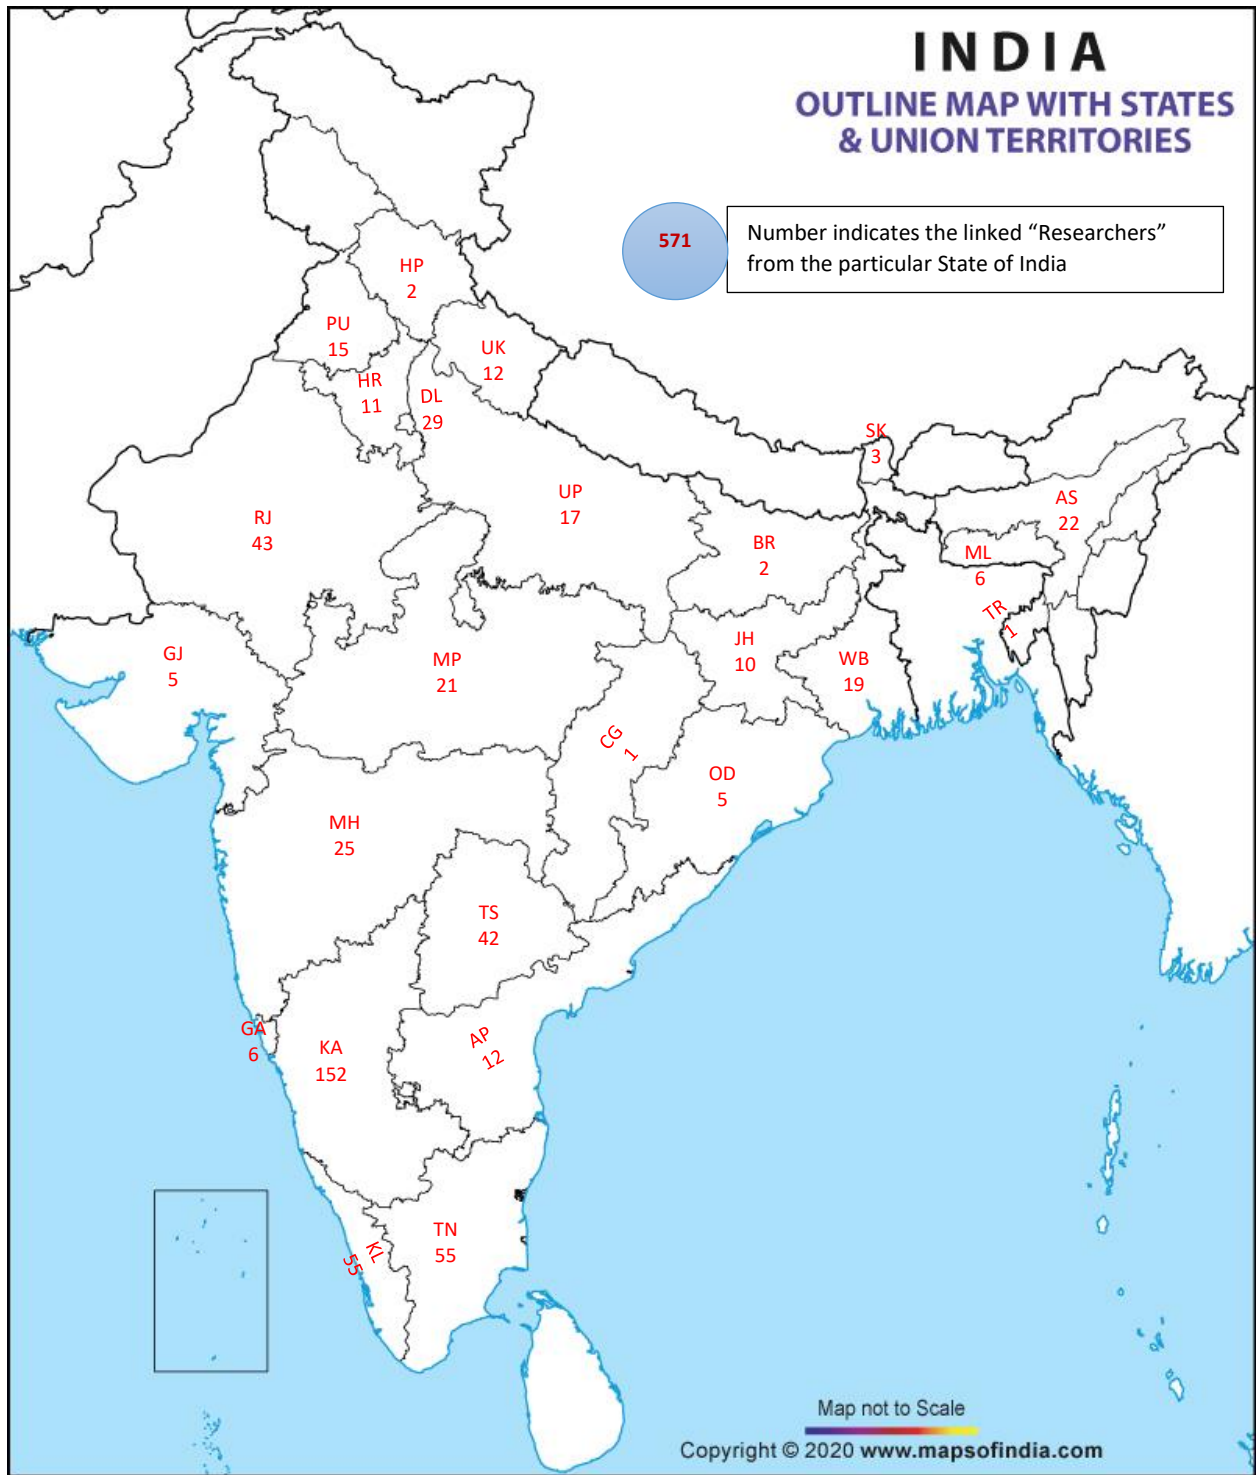

COMSOL MULTIPHYSICS 6.0