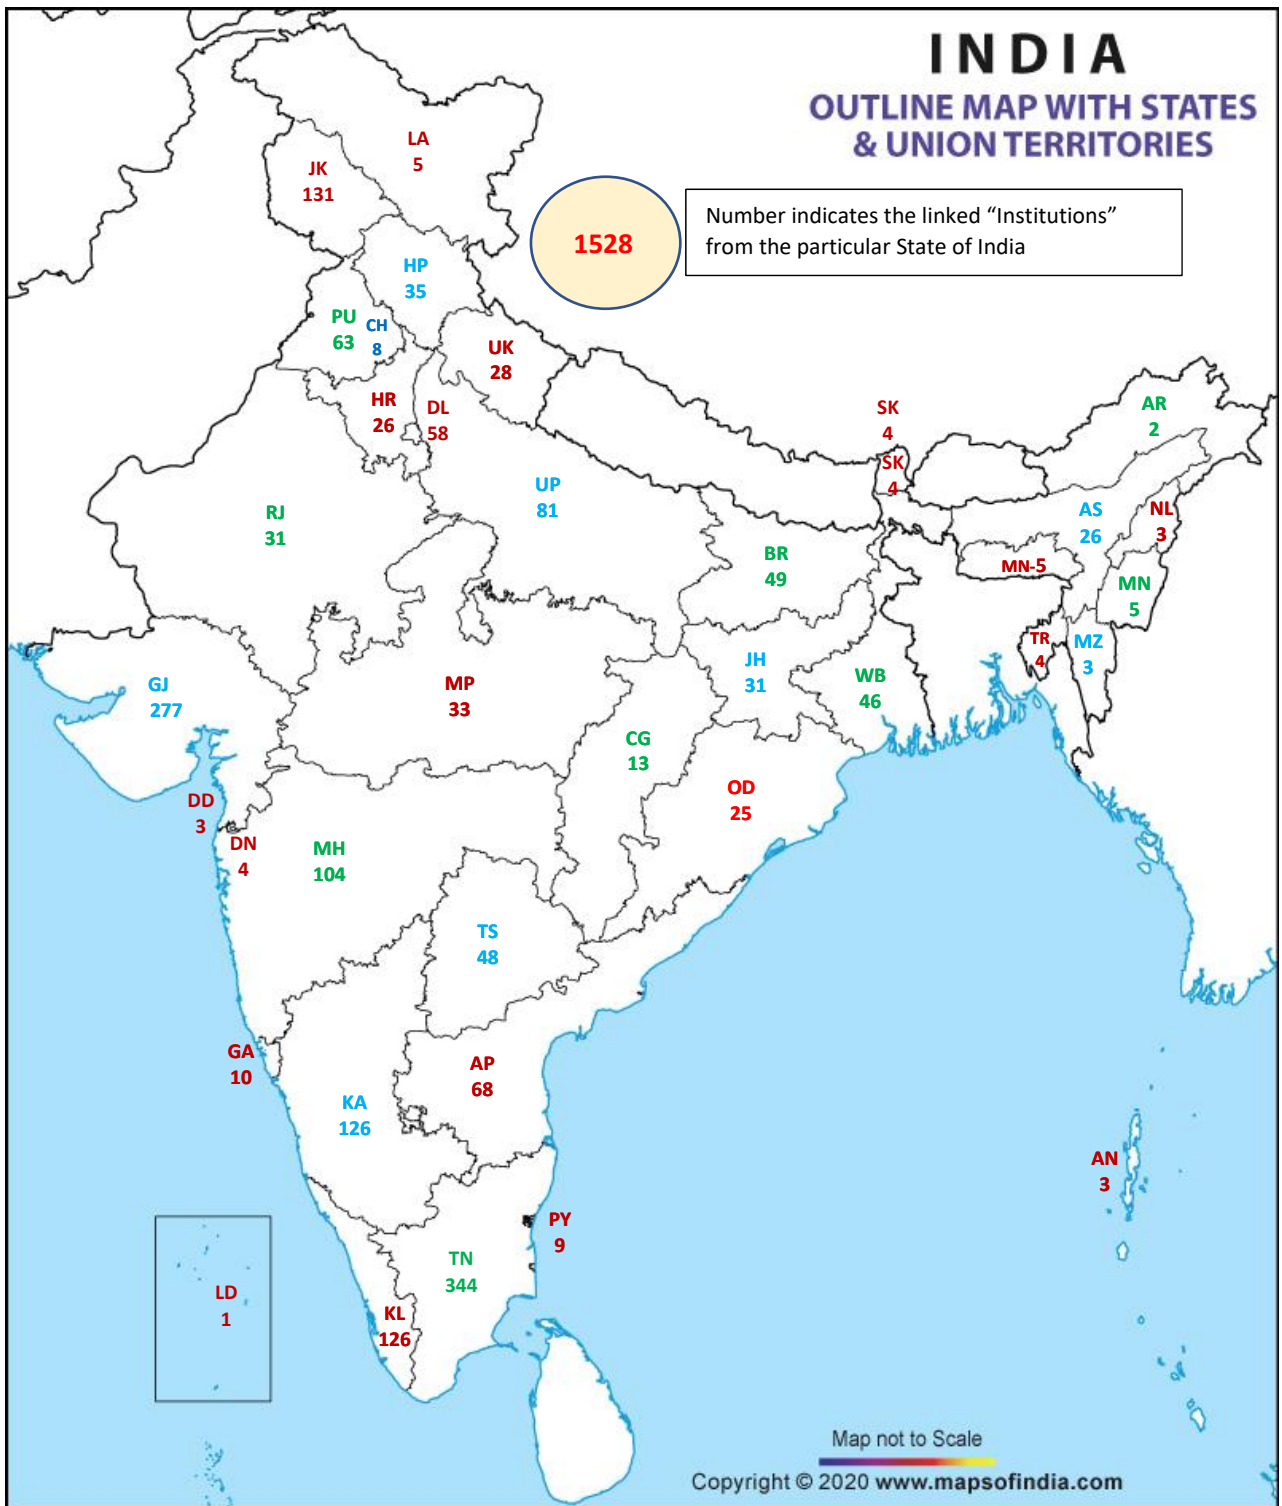

Indian Science Technology and Engineering facilities Map

Linking Researchers and Resources

DIGITALLY

(Digital India Week)

Dr. Sanjeev Kumar Shrivastava

National Coordinator

Indian Institute of Science Bangalore

Linking of Institutions/Organisations: State-wise

<https://www.istem.gov.in/institutions>

Geographically Dispersed Resources (Equipment): State-wise

<https://www.istem.gov.in/rd-infrastructure-map/equipment-list>