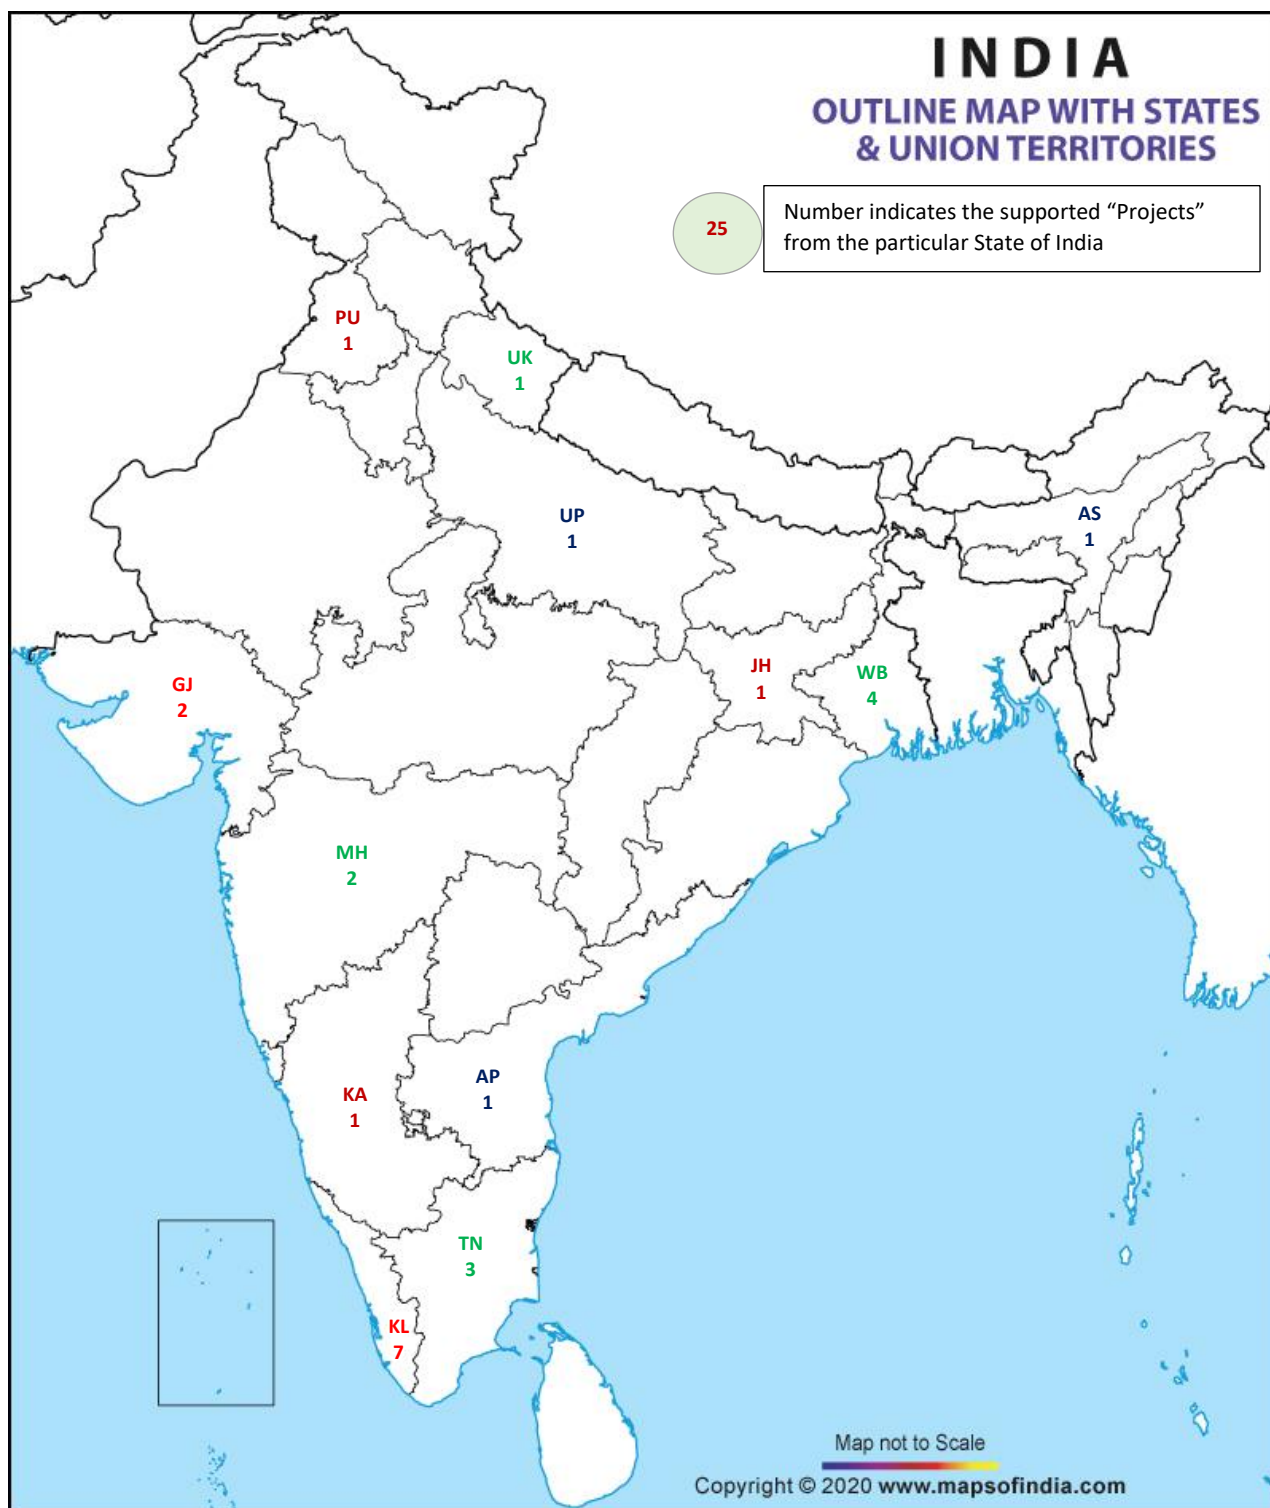

Indian Science Technology and Engineering facilities Map

Linking Researchers and Resources

DIGITALLY

(Digital India Week)

Dr. Sanjeev Kumar Shrivastava

National Coordinator

Indian Institute of Science Bangalore

Linking of Institutions/Organisations: State-wise

<https://www.istem.gov.in/institutions>

Geographically Dispersed Resources (Equipment): State-wise

<https://www.istem.gov.in/rd-infrastructure-map/equipment-list>

Source: *Maps are taken from www.mapsofindia.com through the google website.

Researchers/Custodians Linked with I-STEM: (State-wise)

Research & Skill Development Projects through I-STEM: State-wise

Research Domains: <https://www.istem.gov.in/rd-infrastructure-map/supported-projects>