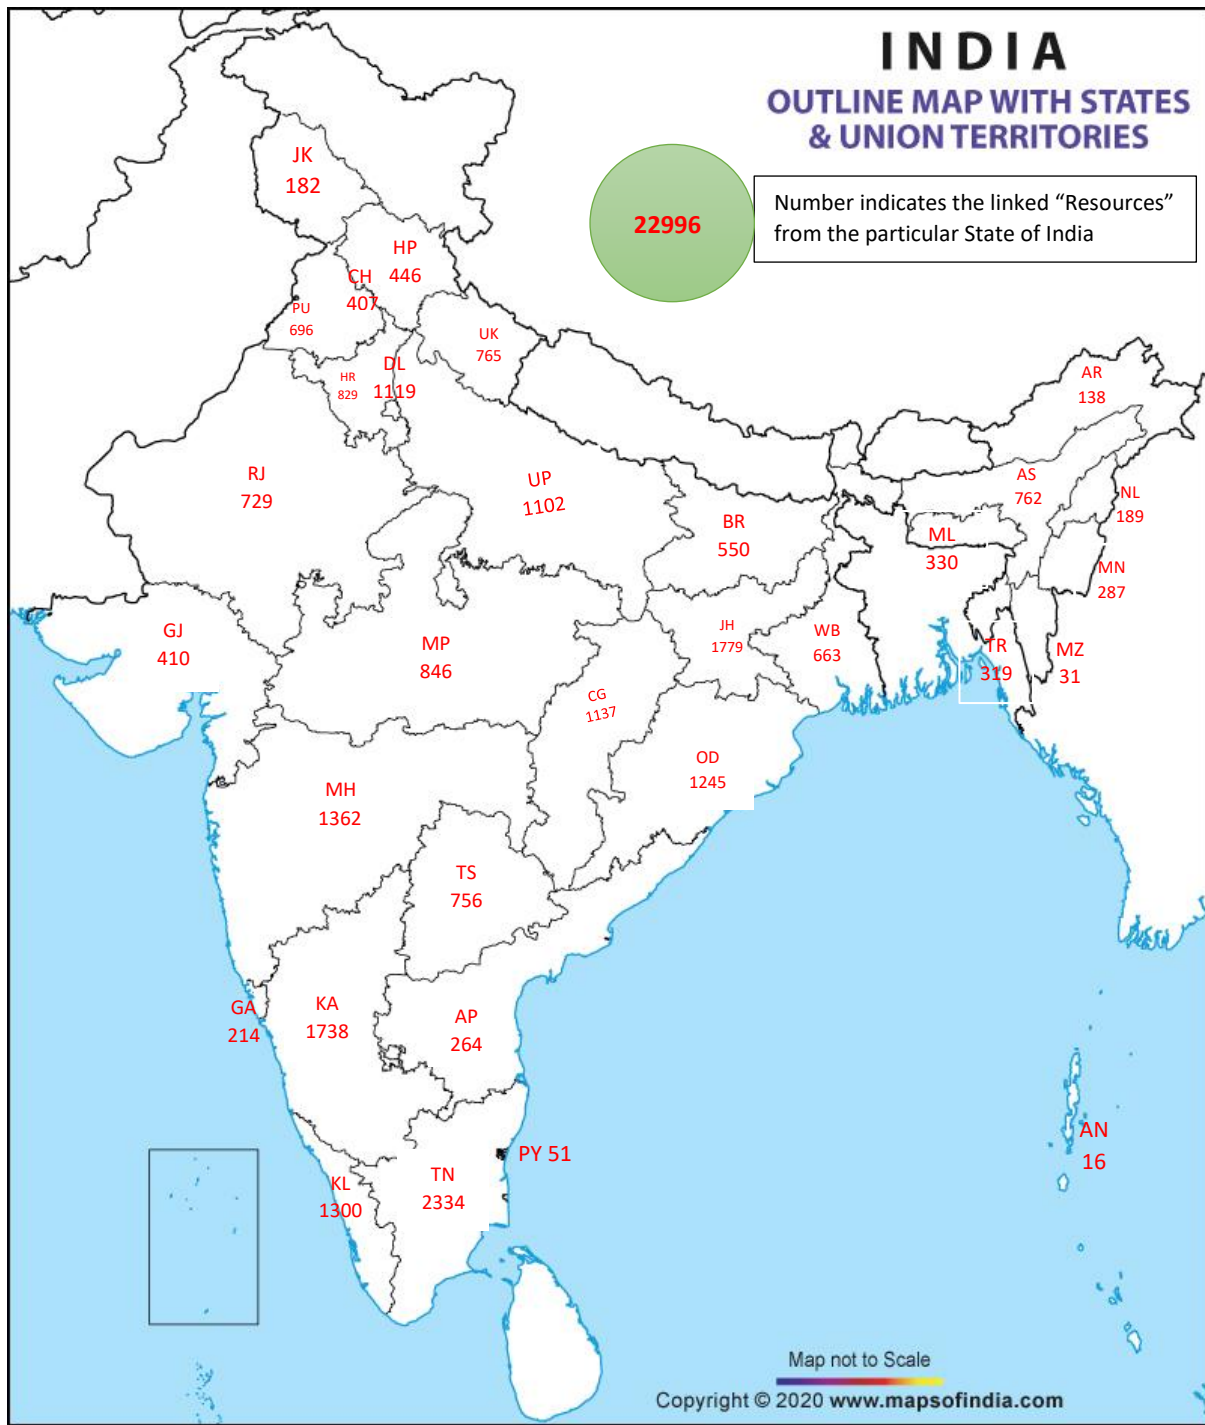

Geographically Dispersed Resources (Equipment): State-wise

<https://www.istem.gov.in/rd-infrastructure-map/equipment-list>

Source: *Maps are taken from www.mapsofindia.com through the google website.